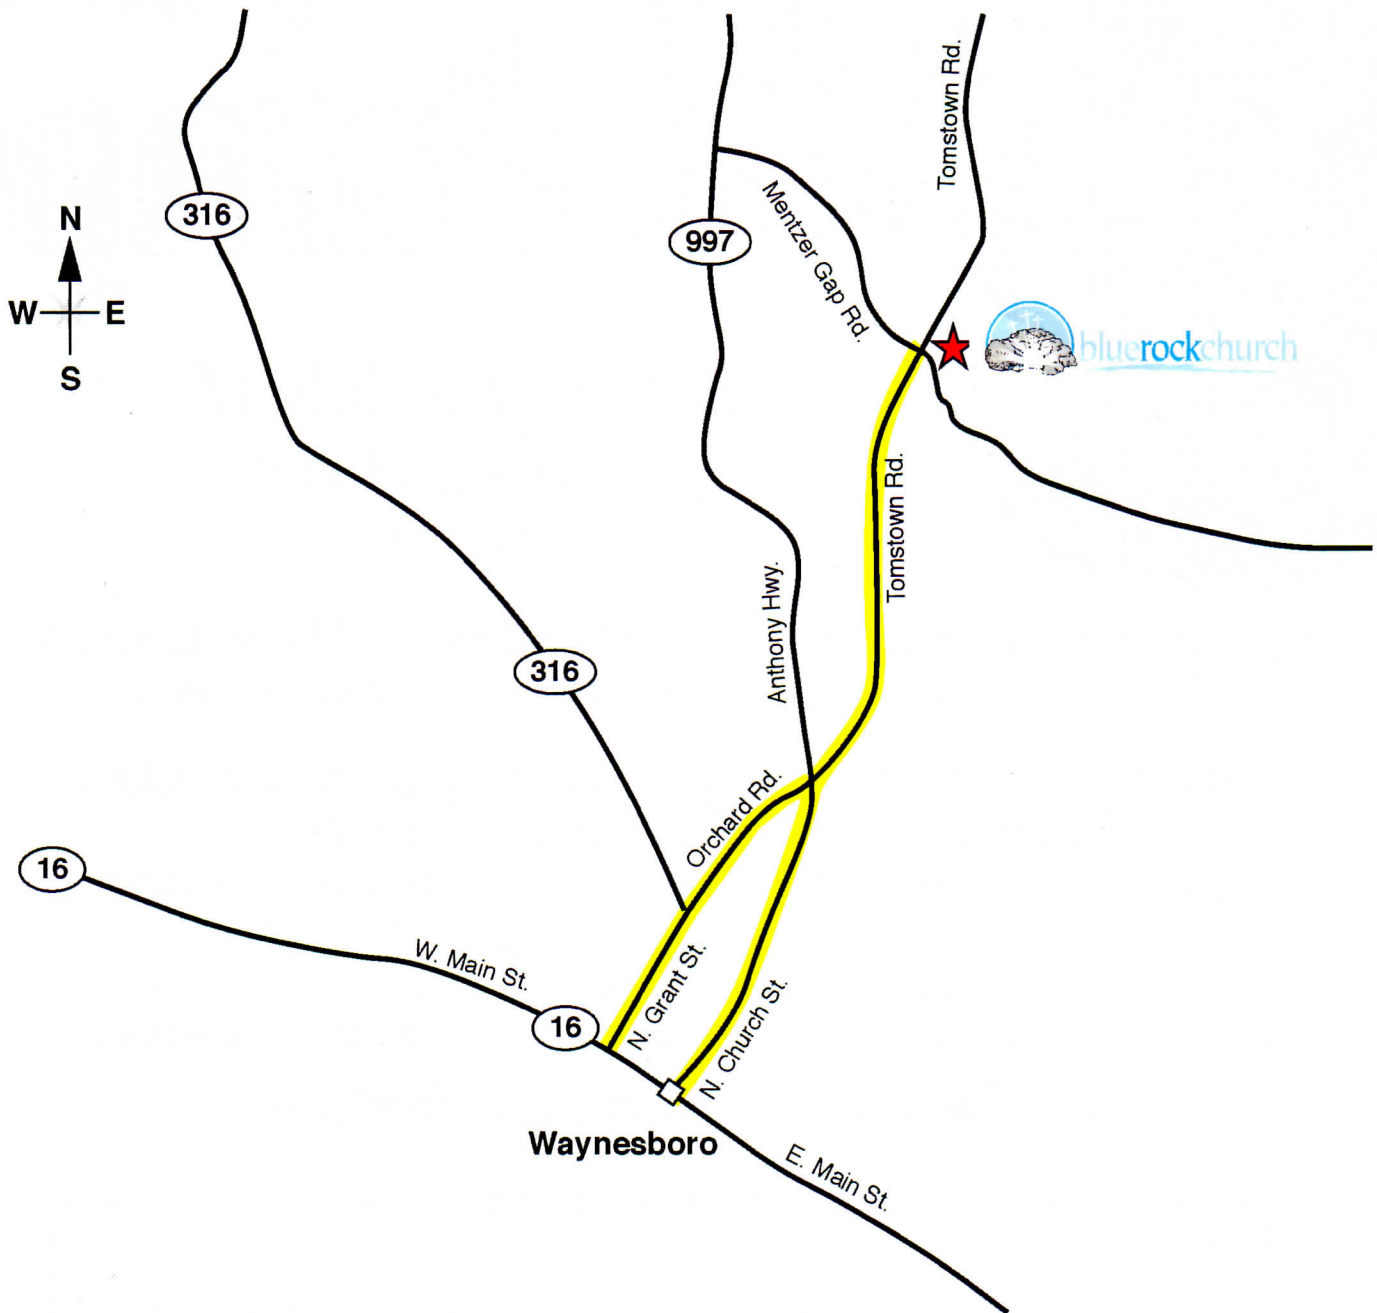

Directions:

From Waynesboro:

Take N. Church Street to right on Tomstown Rd. Travel 1-3/4 miles to Blue Rock Church on right, on corner of Mentzer Gap and Tomstown Road.

Alternate route:

Take N. Grant Street, veer right onto Orchard Rd. to stop sign. Go straight at stop sign to Tomstown Rd. Travel 1-3/4 miles to Blue Rock Church on right, on corner of Mentzer Gap and Tomstown Road.